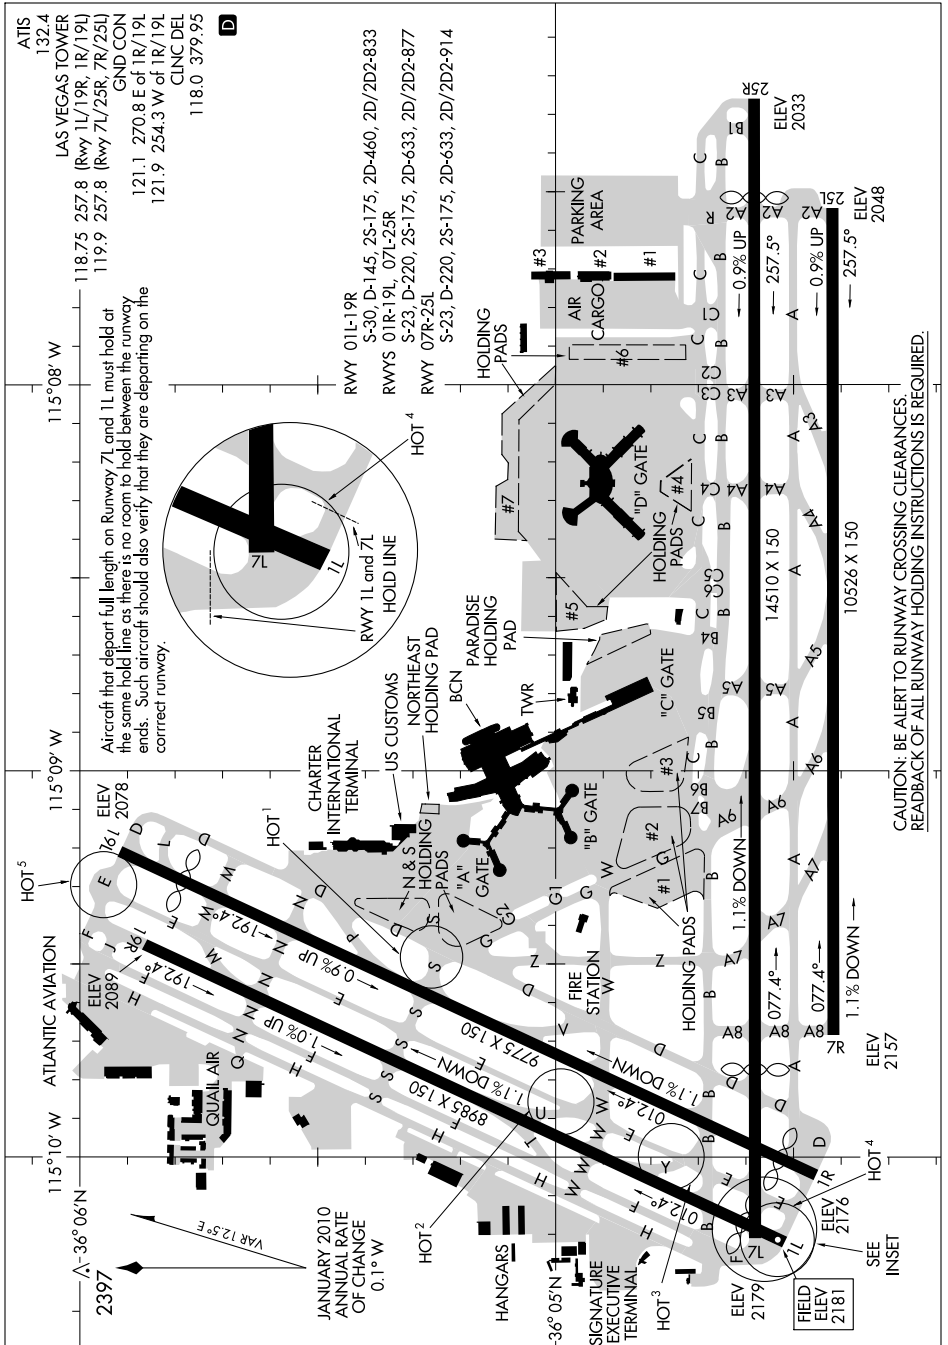

# AIRPORT DIAGRAM

AL-662 (FAA)

SW-4, 29 JUL 2010 to 26 AUG 2010

SW-4, 29 JUL 2010 to 26 AUG 2010

# AIRPORT DIAGRAM